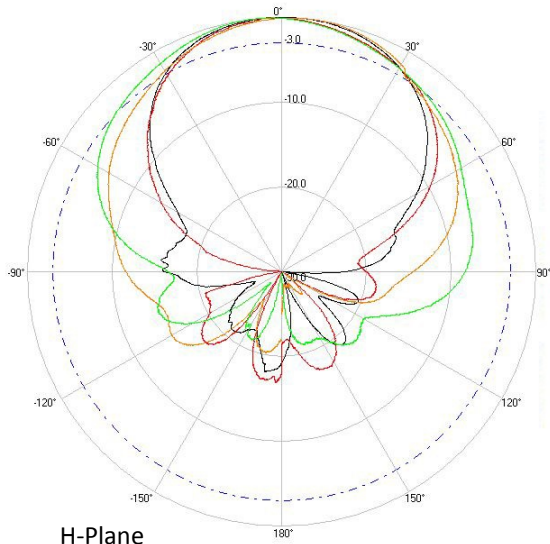

> Part Number: **ATS-OHDP-245-46-4RPTP-36**

> **2.45 GHZ**

> **5.5 GHZ**

Radiation Pattern Legend

Lead 1: Black Lead 2: Red Lead 3: Orange Lead 4: Green