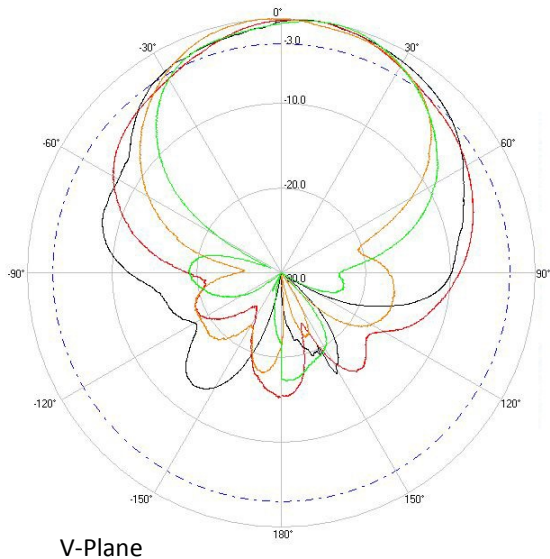

> Part Number: **ATS-OHDP-245-46-4RPTP-36**

> **2.45 GHZ**

> **5.5 GHZ**

Radiation Pattern Legend

Lead 1: Black Lead 2: Red Lead 3: Orange Lead 4: Green