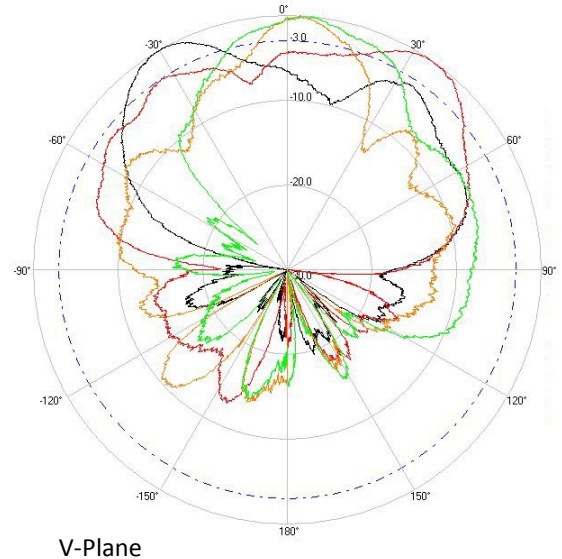

> Part Number: **ATS-OHDP-245-46-4RPTP-36**

> **2.45 GHZ**

> **5.5 GHZ**

Radiation Pattern Legend

Lead 1: Black Lead 2: Red Lead 3: Orange Lead 4: Green