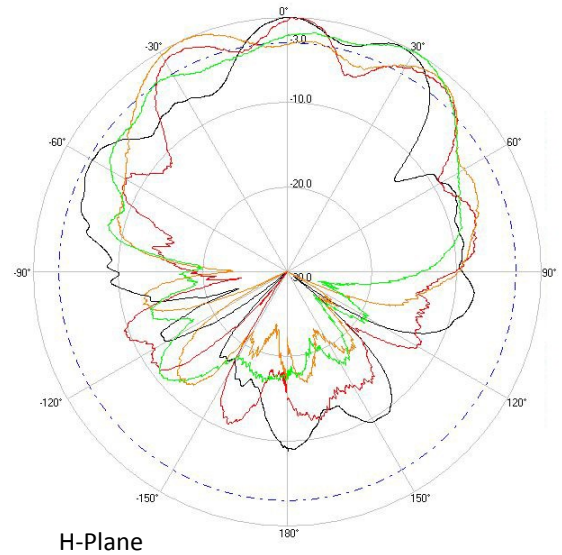

> Part Number: **ATS-OHDP-245-46-4RPTP-36**

> **2.45 GHZ**

> **5.5 GHZ**

Radiation Pattern Legend

Lead 1: Black Lead 2: Red Lead 3: Orange Lead 4: Green